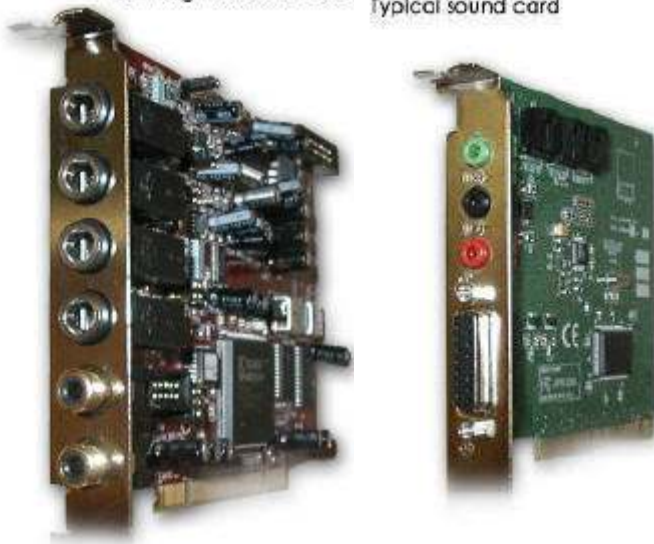

The Digital Jukebox

Discover the perfect music source for your stereo system... your computer...

With the CardDeluxe™ from Digital Audio Labs, it's easy to turn your computer into the ultimate music playback machine for your stereo system.

Why a computer?

Conventional stereo components are limited to one medium. For example, a CD player plays CDs, a DVD player plays DVDs, etc... From the very beginning, the computer was designed to be a multitask machine. Therefore, many different formats can be stored and played from a computer - DVD's, CDs, MP3s, WAV Files, etc... The Digital Jukebox

Discover the perfect music source for your stereo system... your computer...

With the CardDeluxe™ from Digital Audio Labs, it's easy to turn your computer into the ultimate music playback machine for your stereo system.

Why a computer?

Conventional stereo components are limited to one medium. For example, a CD player plays CDs, a DVD player plays DVDs, etc... From the very beginning, the computer was designed to be a multitask machine. Therefore, many different formats can be stored and played from a computer - DVD's, CDs, MP3s, WAV Files, etc...

CardDeluxe™

from Digital Audio Labs

typical sound card

Aren't computers noisy?

Yes they are. The limiting factor in any computer based audio system is the sound card. However, a properly designed sound card will reject noise leakage into the audio signal chain. It is the sound card's job to make sure the digital audio in the PC gets to the stereo system as cleanly as possible.

Typical multimedia sound cards simply don't cut it.

QUICK TEST: Connect your sound card to your home stereo system. Once the computer is powered on, without playing anything, turn the volume up on your stereo. You'll be surprised to